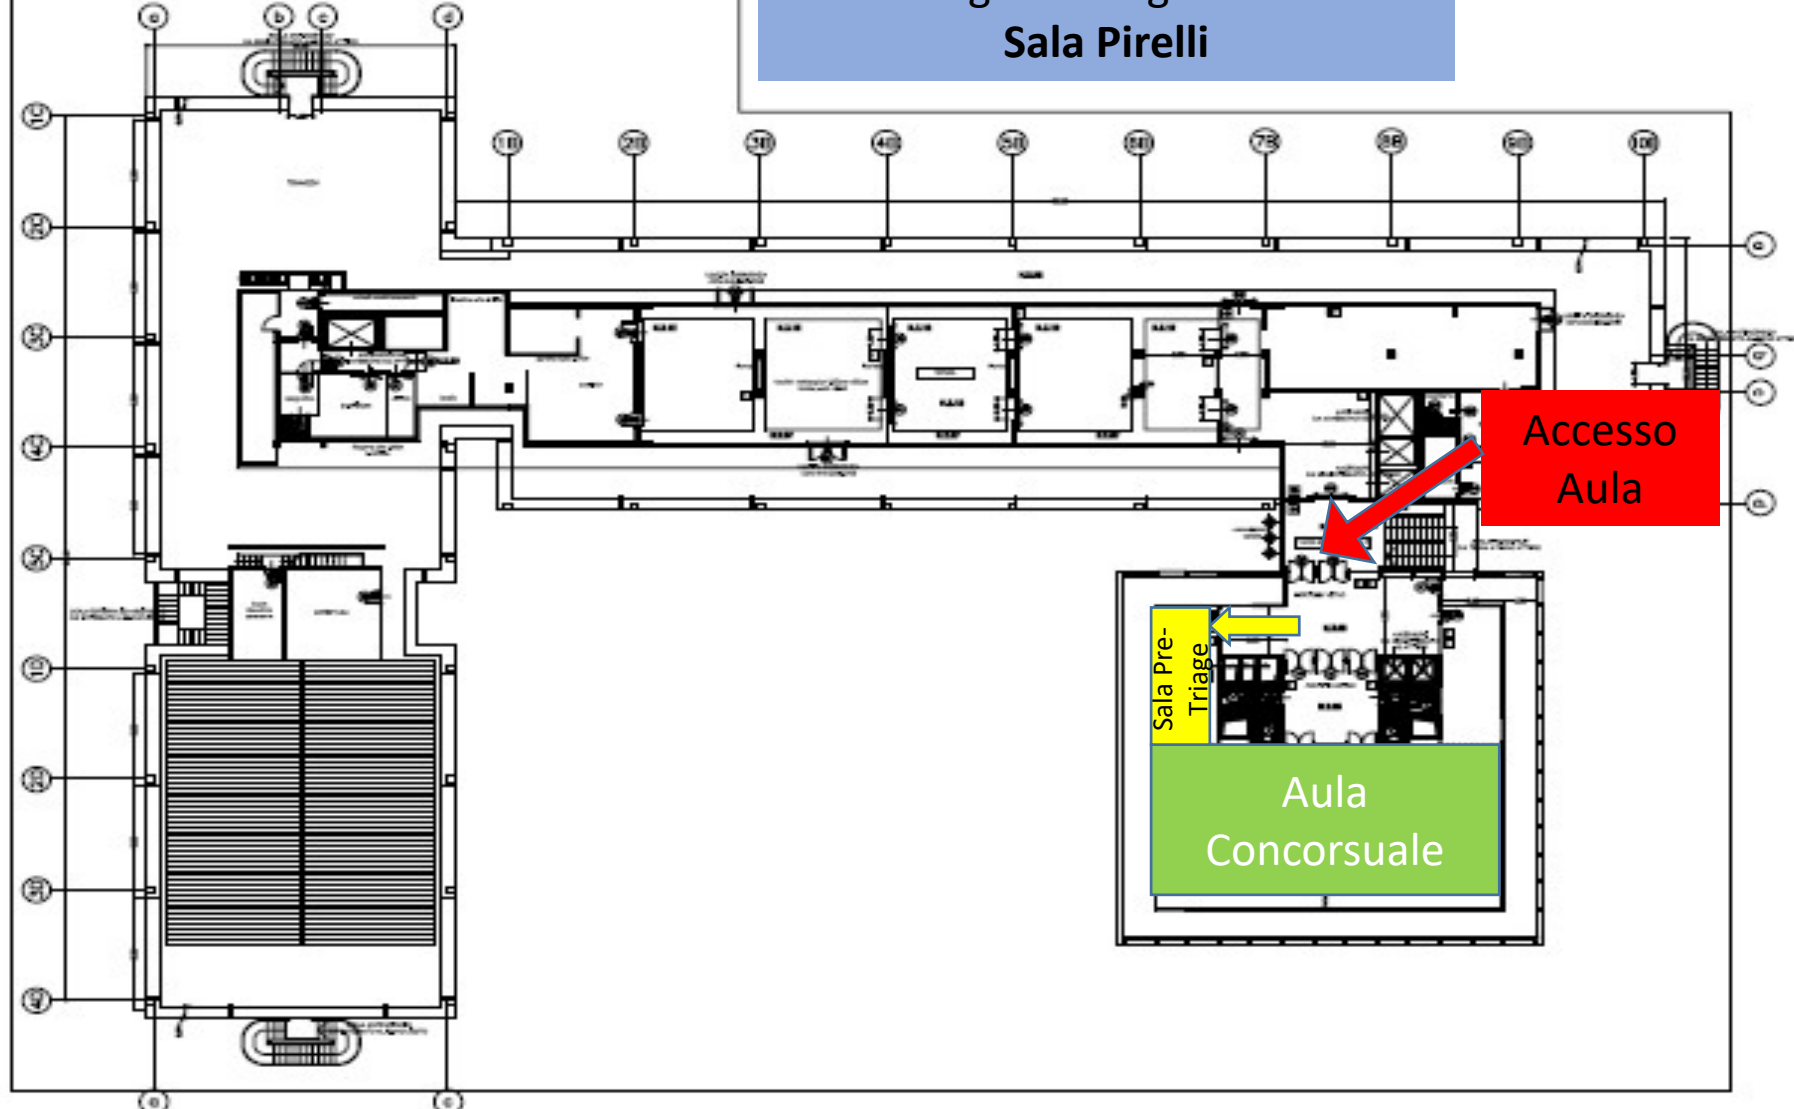

**AREA CONCORSUALE**  
AgID-ICE Agenzia  
**Sala Pirelli**

**Accesso  
Aula**

**Sala Pre-  
Triage**

**Aula  
Concorsuale**

Architectural drawing details including a title block with project information, a scale bar, and a date stamp.

Scale: 1:100  
Date: November 2000